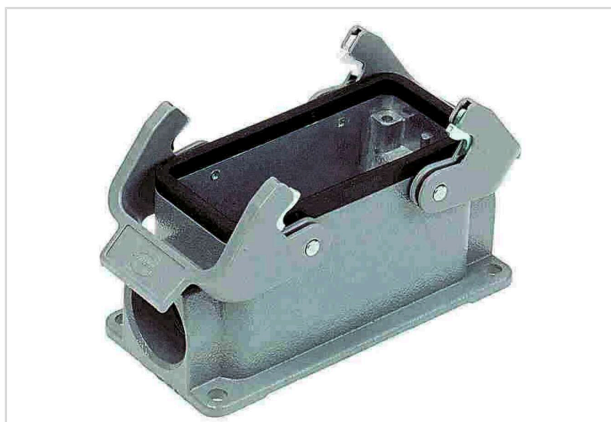

## Han B Base Surface HC 2 Levers 2 Entries

Image is for illustration purposes only. Please refer to product description.

Part number	09 30 016 0271
Specification	Han B Base Surface HC 2 Levers 2 Entries
HARTING eCatalogue	<a href="https://b2b.harting.com/09300160271">https://b2b.harting.com/09300160271</a>

### Identification

Category	Hoods/Housings
Series of hoods/housings	Han <sup>®</sup> B
Type of hood/housing	Surface mounted housing
Type	High construction

### Version

Size	16 B
Version	Side entry
Cable entry	2x Pg 29
Locking type	Double locking lever
Han-Easy Lock <sup>®</sup>	Yes
Field of application	Standard hoods/housings for industrial connectors